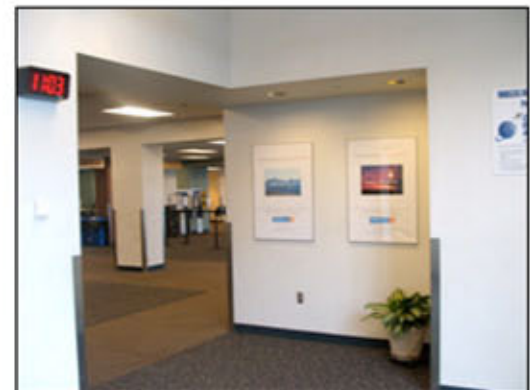

Brilliant, illuminated signs in high traffic areas.

Baggage Carousel - Front

Print - 69.5"wX21.5"h
Visual Opening 67"w x 16"h

Baggage Carousel - Back

Print - 69.5"wX21.5"h
Visual Opening 67"w x 16"h

Pay Phone Area

Print - 45.5"w x 21.5"h
Visual Opening - 42.75"w x 18.625"h

TV Lounge

P 27.325"w x 39.5" h/ V.O. 27w x39h"

Vertical Panels
(not backlit)

Basic Rates:

Baggage Carousel
TV Lounge
Pay Phone Area

per month
\$465.00
\$160.00
\$335.00

Airport Advertising

PHONE BOARD

Beautiful, architecturally designed phone board. Illuminated signs with two phone lines to dial directly to your business.

- 10 - Horizontal Rectangular Panels** (P&VO: 26.25"w x 12.325"h)
- 8 - Square Panels** (P&VO: 12.325"w x 12.325"h)
- 1 - Center Panel** (P&VO: 26.25"w x 26.125"h)

Basic Rates:

Horizontal Panels
Square Panels
Center Panel

per month (includes phone lines)

\$150.00
\$120.00
\$225.00

Airport Advertising

KIOSKS

Museum quality cases for displaying two and three dimensional items. Each unit has adjustable shelves and directional lighting.