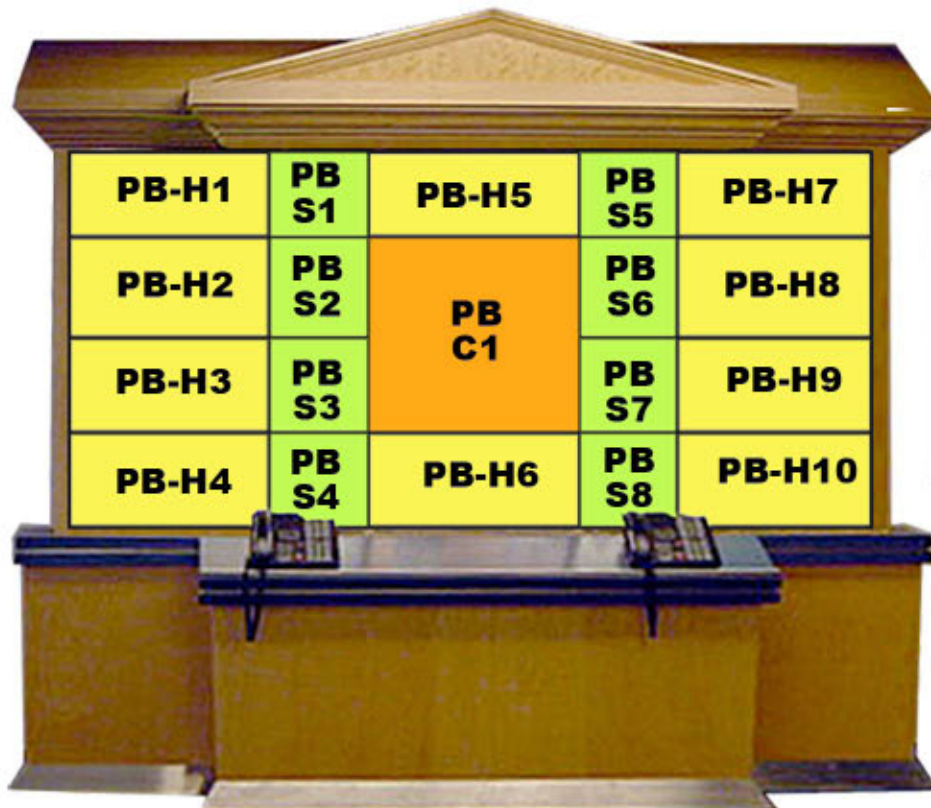

Brilliant, illuminated signs in high traffic areas.

Baggage Carousel - Front

Print - 69.5"wX21.5"h
Visual Opening 67"w x 16"h

Baggage Carousel - Back

Print - 69.5"wX21.5"h
Visual Opening 67"w x 16"h

Pay Phone Area

Print - 45.5"w x 21.5"h
Visual Opening - 42.75"w x 18.625"h

TV Lounge

P 27.325"w x 39.5" h/ V.O. 27w x39h"

Vertical Panels
(not backlit)

Basic Rates:

Baggage Carousel
TV Lounge
Pay Phone Area

per month
\$465.00
\$160.00
\$335.00

Airport Advertising

PHONE BOARD

Beautiful, architecturally designed phone board. Illuminated signs with two phone lines to dial directly to your business.

- 10 - Horizontal Rectangular Panels** (P&VO: 26.25"w x 12.325"h)
- 8 - Square Panels** (P&VO: 12.325"w x 12.325"h)
- 1 - Center Panel** (P&VO: 26.25"w x 26.125"h)

Ticketing Lobby

Departure Lounge

2 units - Departure Lounge

2 units - Ticketing Lobby

2 shelves (1'-7" x 1'7 x 8' tall)

2 shelves (1'-7" x 1'7 x 9' tall)

Basic Rates:

Departure Lounge