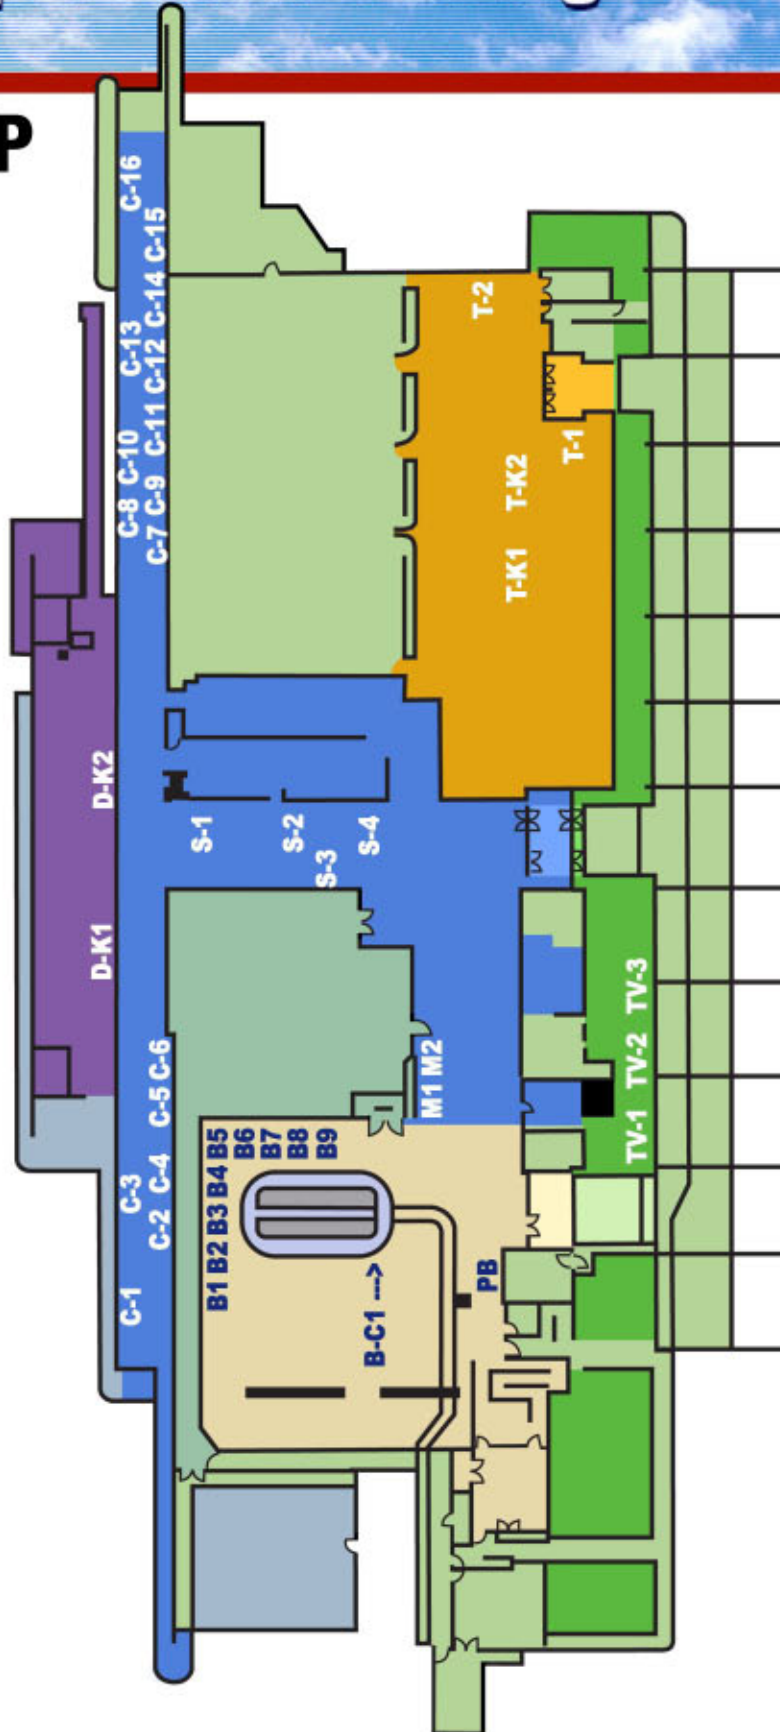

MAP

- T - Ticketing Area (T-K kiosks)
- B - Baggage Area (B-C carousel sign)
- S - Security Hall
- C - Concourse
- D - Departure Area (D-K kiosks)
- TV - TV lounge
- M - Main Hall
- PB - Phone Board

Airport Advertising

ILLUMINATED SIGNS

Brilliant, illuminated light boxes recessed in maple panels and strategically located in high traffic areas.

Baggage Claim

Print Size 62.25 "w x 39.5" h
Visual Open 60.75" w x 36.5" h

Security Hall

Print Size 63.75 w x 39.5 h"
Visual Open 60.75 w x 36.5 h"

Main Hall

Print Size 62.25 "w x 39.5" h
Visual Open 60.75" w x 36.5" h

Concourse

Print Size 63.75 w x 39.5 h"
Visual Open 60.75 w x 36.5 h"

Basic Rates:

Airport Advertising

PHONE BOARD

Beautiful, architecturally designed phone board. Illuminated signs with two phone lines to dial directly to your business.

- 10 - Horizontal Rectangular Panels** (P&VO: 26.25"w x 12.325"h)
- 8 - Square Panels** (P&VO: 12.325"w x 12.325"h)
- 1 - Center Panel** (P&VO: 26.25"w x 26.125"h)